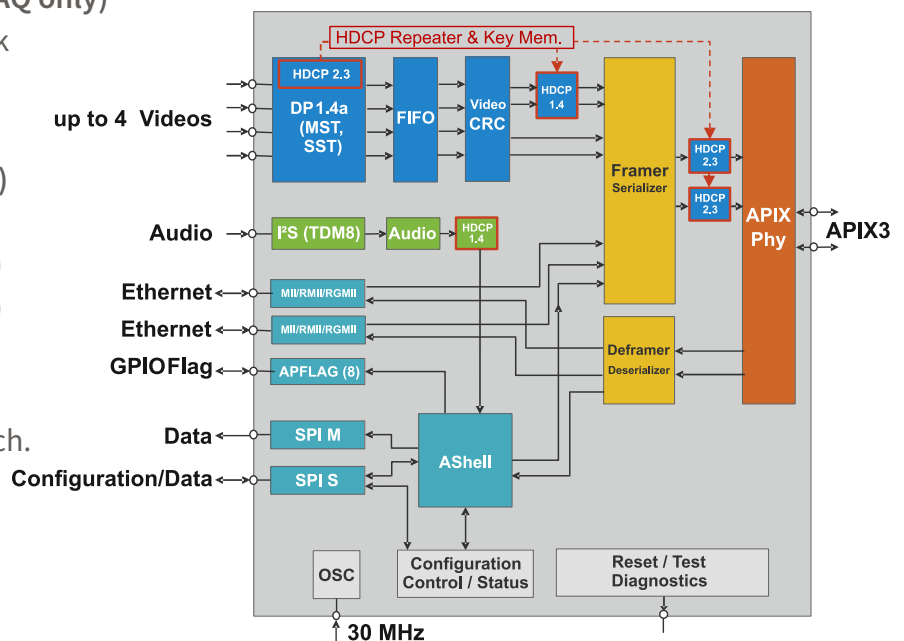

INAP567T, INAP597T

APIX3 Twin Transmitter with DisplayPort™ MST and repeater support

FEATURES

- **Physical Layer**
 - 2 Ports with 6 or 3 Gbps downstream
 - Dual lane support for 6 or 12 Gbps
 - 187.5 Mbps upstream
 - Automatic link training
- **Support for up to 4 video channels with 2 receivers or up to 4 repeater devices**
- **Supports STP or QSTP cables**
- **DisplayPort™ 1.4a interface supporting**
 - 4 lanes HBR/HBR2 (2.7/5.4 Gbps lanes)
 - Multi-stream Transport (MST) - 4 videos
 - Single Stream Transport (SST)
 - up to 360 MHz pixel clock per video
 - RGB only
 - Aux Channel (1 Mbps)
 - HDCP2.3 over DP™ (INAP597TAQ only)
- **HDCP repeater support (INAP597TAQ only)**
 - HDCP2.3 and HDCP1.4 at APIX3 link
 - HDCP1.4 at APIX2 link
- **Support for VESA DSC tunneling**
- **Video resolution examples (typical)**
 - 2x 2880x1080 24bit @60Hz
 - 3840x2160x30 bit @60 Hz (via DSC)
 - 7840x2160x30 bit @60 Hz (via DSC)
 - Video integrity support
- **I²S Audio interface**
 - 192kHz sampling, TDM for up to 8 ch.
- **APIX2 backward compatible**
- **Full-duplex communication channels for Data, Ethernet or GPIO**
 - 2x RGMII/RMII/MII interfaces with 10/100 Mbps support
 - Dual SPI data interfaces for Data Communication
 - Embedded AShell protocol data protection layer
 - 8x GPIO pins, which can be mapped to
 - APFlags and 8 Soft flags per AShell in downstream direction
 - 2 APFlags and 2 Soft flags per receiver/repeater in upstream
- **Diagnostic Features:**
 - PRBS patter generator and checker
 - Continuous link monitoring

APPLICATION OVERVIEW

TEMPERATURE QUALITY

- -40°C to +105°C
- AEC-Q100

DESERIALIZER

- INAP566R, INAP596R
- INAP562R, INAP592R
- INAP375R
- Socionext Indigo 4 Series (APIX3 Repeater)
Indigo 3 Series

APPLICATIONS