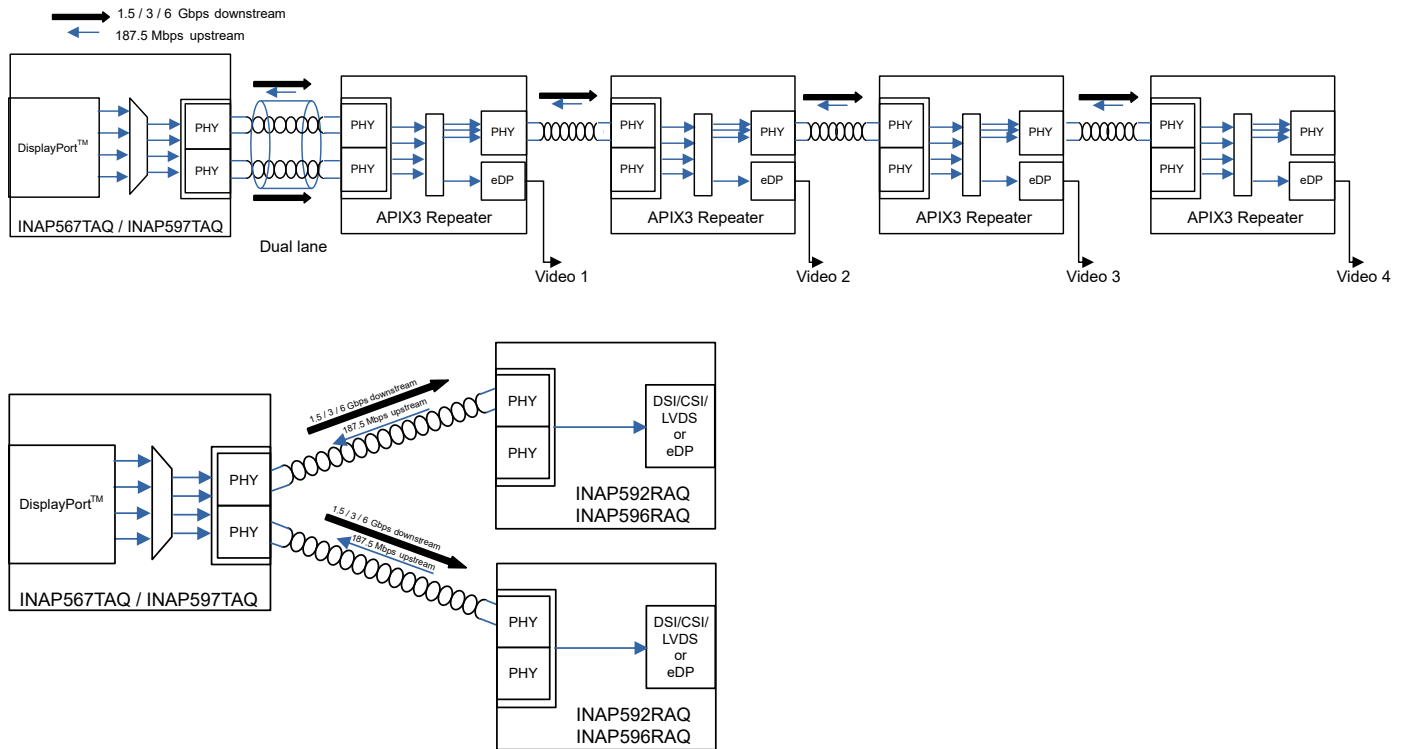

INAP567T, INAP597T

APIX3 Twin Transmitter with DisplayPort™ MST and repeater support

FEATURES

- **Physical Layer**
 - 2 Ports with 6 or 3 Gbps downstream
 - Dual lane support for 6 or 12 Gbps
 - 187.5 Mbps upstream
 - Automatic link training
- **Support for up to 4 video channels with 2 receivers or up to 4 repeater devices**
- **Supports STP or QSTP cables**
- **DisplayPort™ 1.4a interface supporting**
 - 4 lanes HBR/HBR2 (2.7/5.4 Gbps lanes)
 - Multi-stream Transport (MST) - 4 videos
 - Single Stream Transport (SST)
 - up to 360 MHz pixel clock per video
 - RGB only
 - Aux Channel (1 Mbps)
 - HDCP2.3 over DP™ (INAP597TAQ only)
- **HDCP repeater support (INAP597TAQ only)**
 - HDCP2.3 and HDCP1.4 at APIX3 link
 - HDCP1.4 at APIX2 link
- **Support for VESA DSC tunneling**
- **Video resolution examples (typical)**
 - 2x 2880x1080 24bit @60Hz
 - 3840x2160x30 bit @60 Hz (via DSC)
 - 7840x2160x30 bit @60 Hz (via DSC)
 - Video integrity support
- **I²S Audio interface**
 - 192kHz sampling, TDM for up to 8 ch.
- **APIX2 backward compatible**
- **Full-duplex communication channels for Data, Ethernet or GPIO**
 - 2x RGMII/RMII/MII interfaces with 10/100 Mbps support
 - Dual SPI data interfaces for Data Communication
 - Embedded AShell protocol data protection layer
 - 8x GPIO pins, which can be mapped to
 - APFlags and 8 Soft flags per AShell in downstream direction
 - 2 APFlags and 2 Soft flags per receiver/repeater in upstream
- **Diagnostic Features:**
 - PRBS patter generator and checker
 - Continuous link monitoring

APPLICATION OVERVIEW

TEMPERATURE QUALITY

- -40°C to +105°C
- AEC-Q100

DESERIALIZER

- INAP566R, INAP596R
- INAP562R, INAP592R
- INAP375R
- Socionext Indigo 4 Series (APIX3 Repeater)
Indigo 3 Series

APPLICATIONS